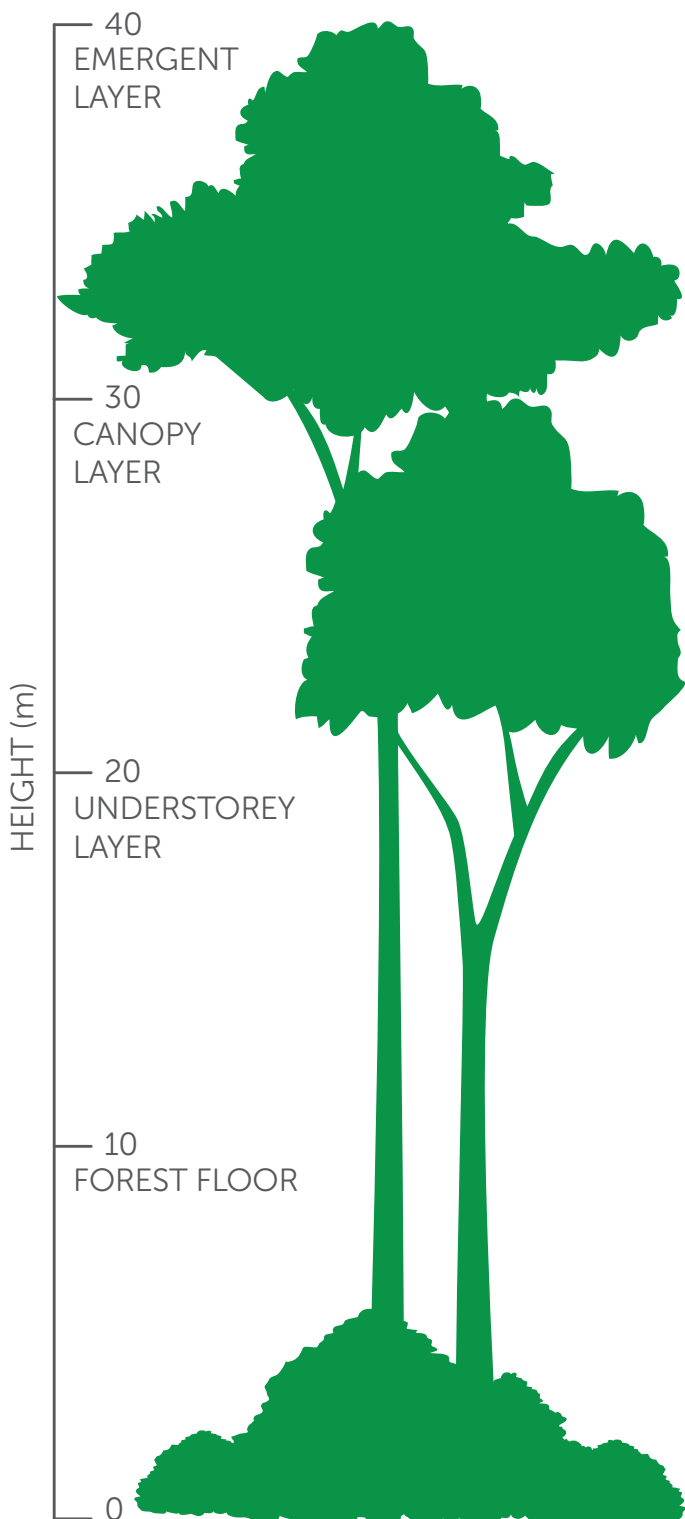

TEACHER RESOURCE PACK

RAINFORESTS OF THE WORLD

- Tropical Rainforests
- Temperate Rainforests

AMAZON RAINFOREST

IS THE WORLD'S LARGEST RAINFOREST AND IS LOCATED IN SOUTH AMERICA.

LAYERS OF THE RAINFORESTS

EMERGENT LAYER

The tallest trees of the rainforest are found in this layer and they get the most sunlight. They can be as tall as skyscrapers, with umbrella-like tree tops and have long, thin trunks.

CANOPY LAYER

This layer is the busiest part of the rainforest, where it is home to many different species of insects, birds, reptiles and mammals. Trees can grow as tall as 30m and form a green roof over the forest floor below - protecting the ground from sun and heavy rain.

UNDERSTOREY LAYER

A mixture of shrubs, young trees, palms and woody plants can be found in this hot and damp layer. Plants have large leaves that help absorb moisture and soak in as much sunlight as possible.